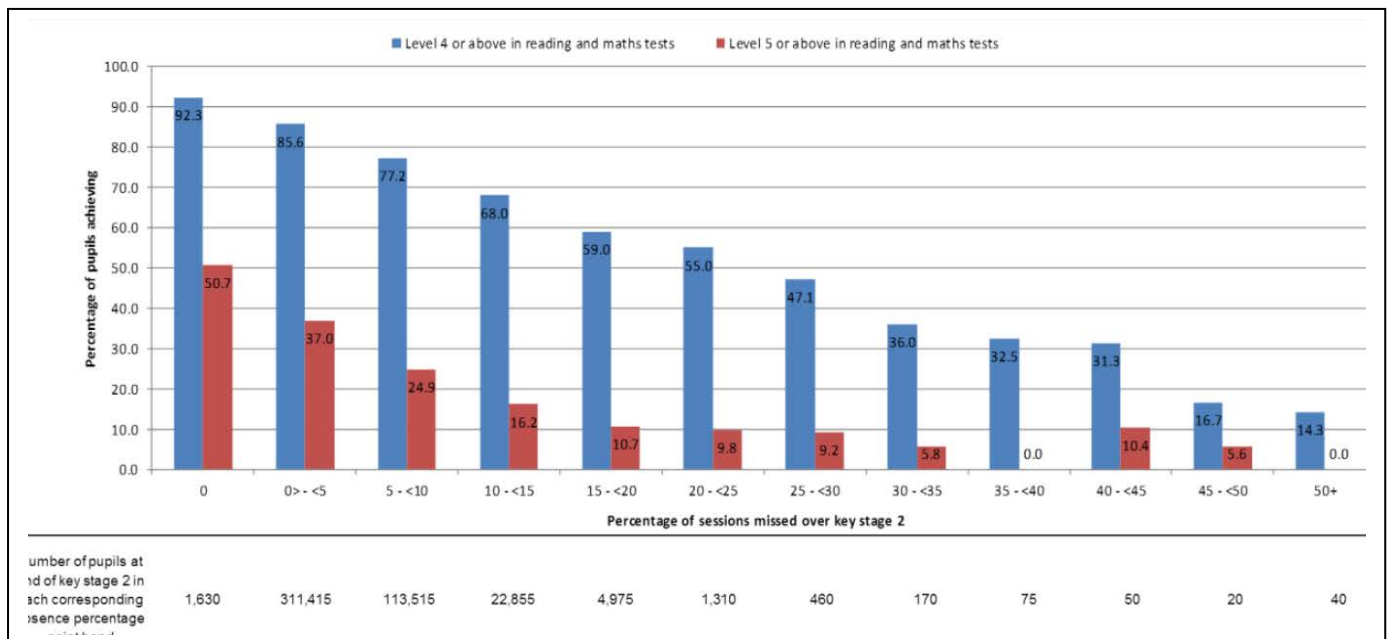

Attendance and chances for success

At Key Stage 2 - Fact Sheet

Regular school attendance is important if you want your child to achieve the grades they are capable of in their reading and maths tests. The graph below shows that as attendance goes down, so do the chances of achieving those good test results.

The more days your child misses from school the less likely they are to achieve well.

Lots of things can affect attendance over the year:

- 2 Weeks of holiday brings attendance down to 94.7%
- 2 Weeks holiday + 1 week sick brings attendance down to 92.2%
- 2 Weeks holiday + 2 weeks sick brings attendance down to 89.6%